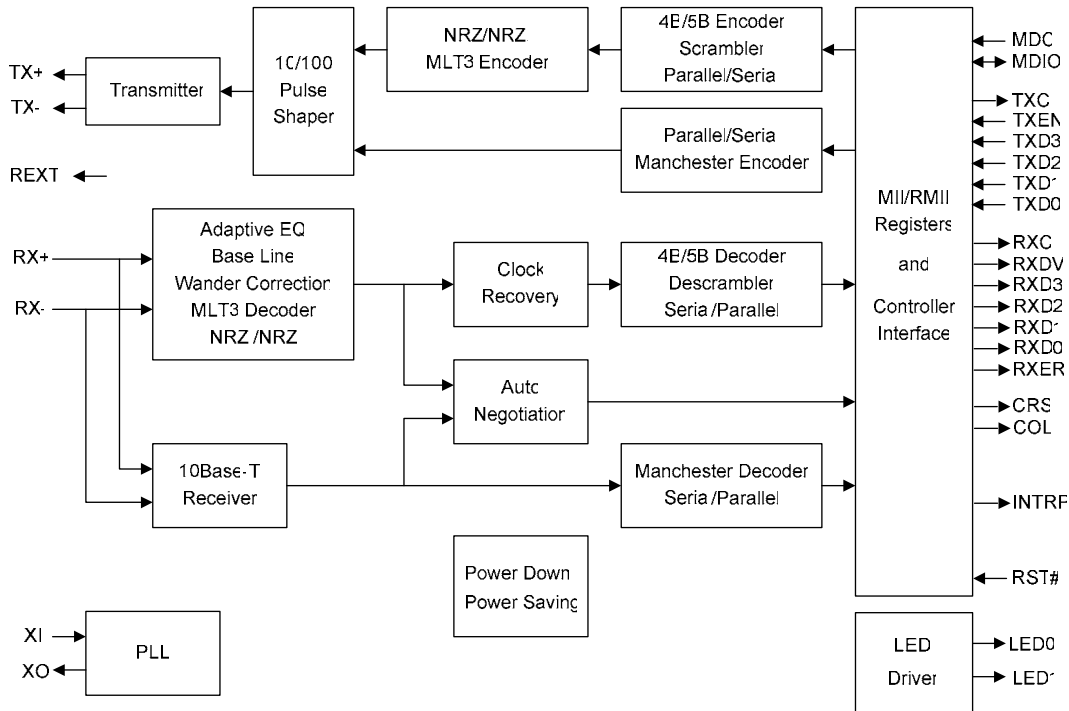

Physical Layer Transceiver 10/100BASE-T/TX

General Description

Operating the core at 1.8 volts to meet low voltage and low - power requirements, the KSZ8041NL is a 10BASE-T/100BASE-TX Physical Layer Transceiver with MII / RMII interfaces to transmit and receive data. A unique mixed signal design extends signaling distance while reducing power consumption.

HP Auto MDI/MDI-X provides the most robust solution for eliminating the need to differentiate between crossover and straight-through cables.

The KSZ8041NL represents a new level of features and performance and is an ideal choice of physical layer transceiver for 100BASE-TX/10BASE-T applications.

Applications

- Printers
- LOM
- Games Console
- IPTV
- IP phones
- IP Set-Top Boxes
- Industrial Ethernet
- Automated Industrial Control Applications

Block Diagram

KSZ8041-NL Block Diagram